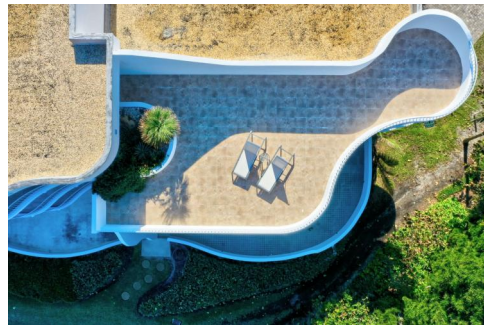

Southeast Sailfish Point Boulevard
Stuart, FL 34996

 Single Family