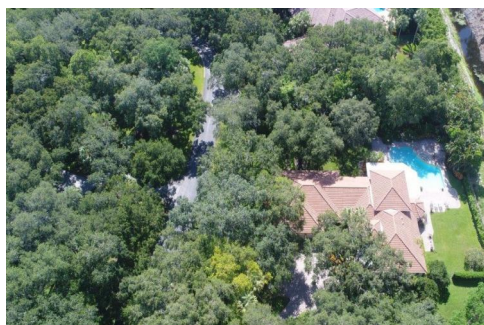

16324 Bridlewood Circle
Delray Beach, FL 33445

COMMUNITY: Foxe Chase

MLS # RX-10349908

PRICE \$1,195,000

 Single Family

 4612 SQFT

 5 Beds

 4 Baths

PROPERTY DETAILS

EXQUISITE ONE STORY HACIENDA STYLE ESTATE, WHICH SITS ON A MAGNIFICENT LUSHLY LANDSCAPED 1.07+/- ACRE LOT. INTERIOR HAS BEEN BEAUTIFULLY DESIGNED AND FEATURES OPEN FLOOR PLAN WITH LOTS OF WINDOWS AND NATURAL LIGHT WHICH FLOWS BEAUTIFULLY. 5 BR'S PLUS LARGE GAME ROOM, ATTACHED IN-LAW QUARTERS WITH SEPARATE ENTRANCE, PROVIDING MODERN LIVING IN A B