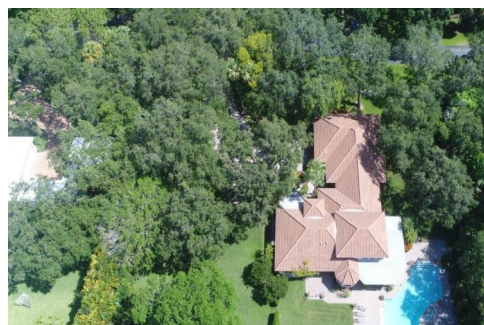

16324 Bridlewood Circle
Delray Beach, FL 33445

COMMUNITY: Foxe Chase

MLS # RX-10349908

PRICE \$1,195,000

 Single Family

 4612 SQFT

 5 Beds

 4 Baths

PROPERTY DETAILS

EXQUISITE ONE STORY HACIENDA STYLE ESTATE, WHICH SITS ON A MAGNIFICENT LUSHLY LANDSCAPED 1.07+/- ACRE LOT. INTERIOR HAS BEEN BEAUTIFULLY DESIGNED AND FEATURES OPEN FLOOR PLAN WITH LOTS OF WINDOWS AND NATURAL LIGHT WHICH FLOWS BEAUTIFULLY. 5 BR'S PLUS LARGE GAME ROOM, ATTACHED IN-LAW QUARTERS WITH SEPARATE ENTRANCE, PROVIDING MODERN LIVING IN A B