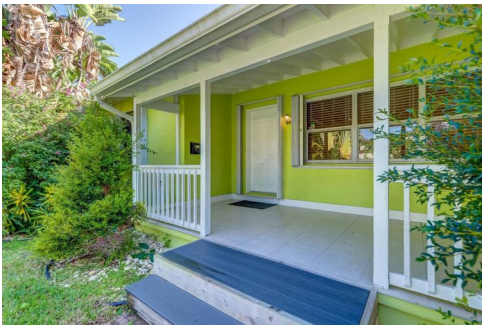

1608 Northeast 5th Court
Fort Lauderdale, FL 33301

Single Family

3 Beds

3 Baths

COMPASS

Laurie Spector
954-608-7104
laurie.spector@compass.com