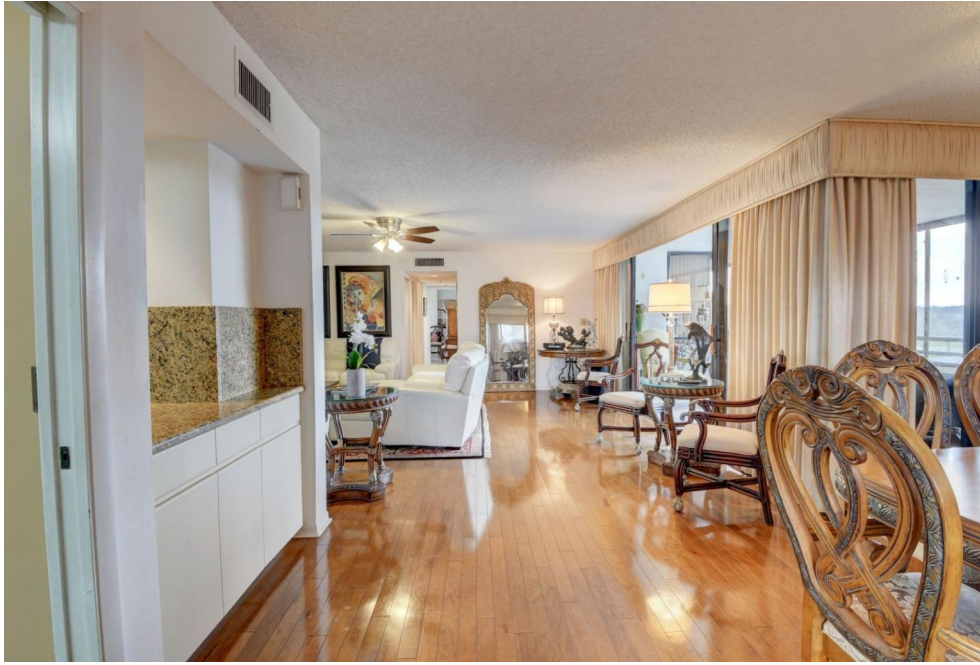

16032 Lomond Hills Trail
Delray Beach, FL 33446
COMMUNITY: Gleneagles

 Condominium