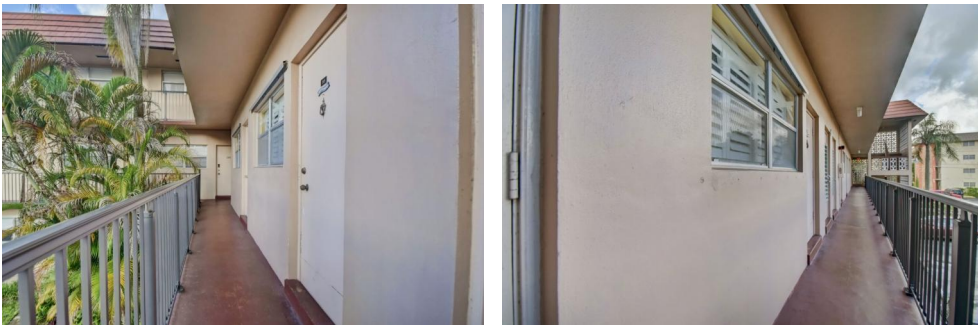

3930 Crystal Lake Drive  
Pompano Beach, FL 33064

Condominium

920 SQFT

2 Beds

1/1 Baths

Jesse Rosselot  
561-717-7423  
Jesse@jesserosselot.com