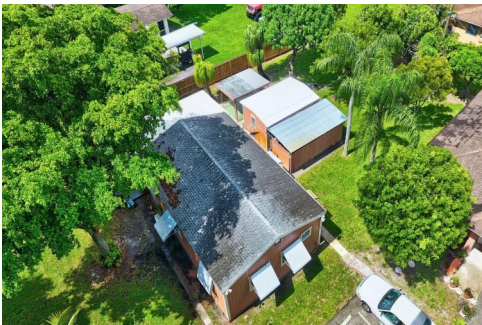

4870 Purdy Lane
West Palm Beach, FL 33415

 Multi Family

Amanda Glass
561-628-6705
aglasspa@yahoo.com