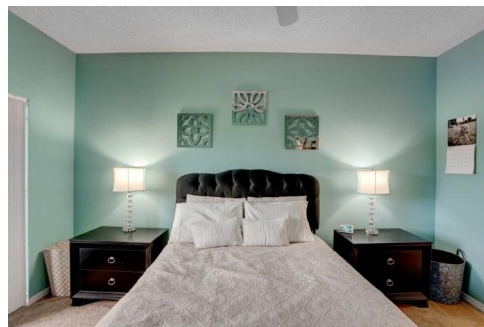

2805 Veronia Drive
Palm Beach Gardens, FL 33410

Condominium

1149 SQFT

2/2 Baths

Shayne Silver
954-682-9896
Shayne@SilverHomeSales.com