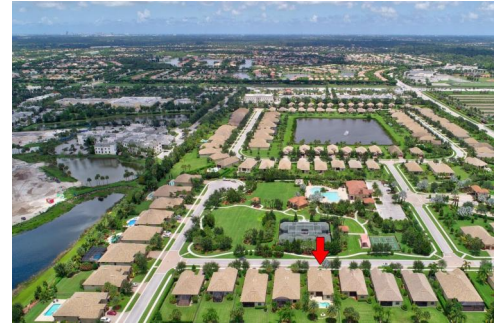

2853 Siena Circle
Wellington, FL 33414

 Single Family

 1939 SQFT

 3 Beds

 2 Baths

ILLUSTRATED
PROPERTIES

Shelley Sandler
561-371-1075
shelley@sandlerre.com