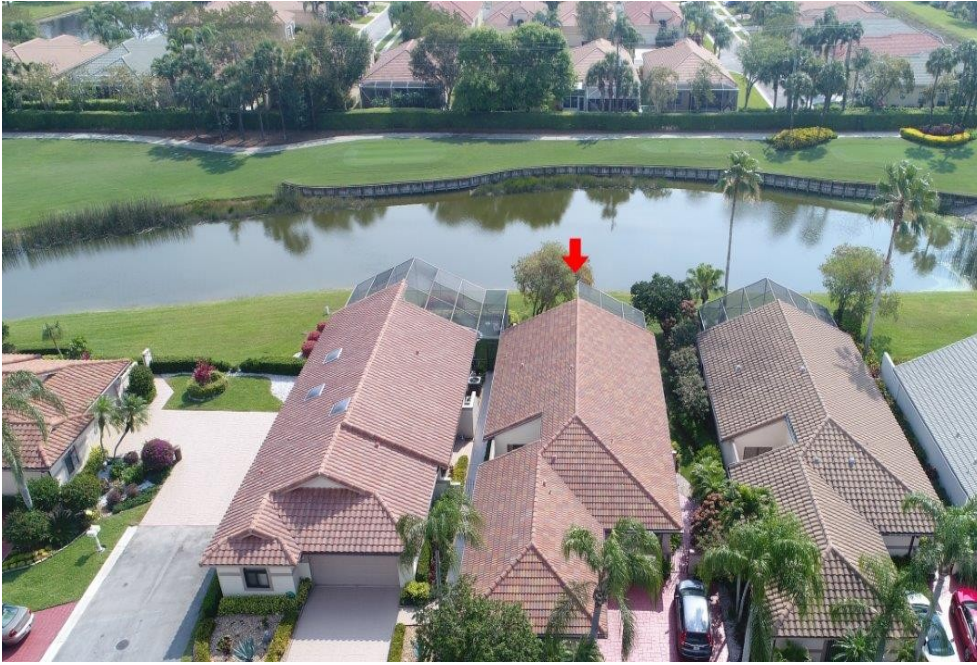

15469 Strathearn Drive
Delray Beach, FL 33446

COMMUNITY: Gleneagles

MLS # RX-10318642

PRICE \$395,000

 Single Family

 1952 SQFT

 3 Beds

 3 Baths

PROPERTY DETAILS

Updated 3/3 Horton Smith model overlooking lake and golf course, newer roof, new a/c duct work in house, new kitchen granite, new wood floors in living area, newer smooth ceilings, updates throughout. A must see!