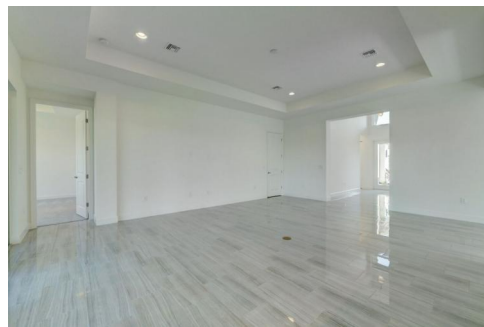

10961 Ivory Springs Lane  
Port St. Lucie, FL 34987

 Single Family

**CENTURY 21**  
Tenace Realty

Kim Kirkman  
561-312-1814  
kimkirkmanc21@gmail.com