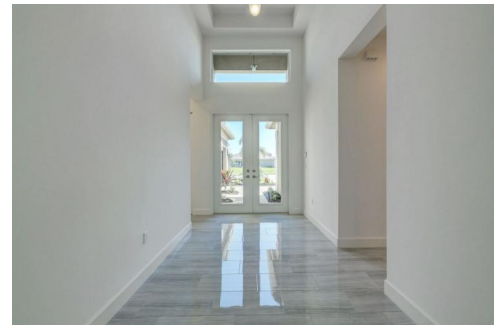

10961 Ivory Springs Lane  
Port St. Lucie, FL 34987

 Single Family

**CENTURY 21**  
Tenace Realty

Kim Kirkman  
561-312-1814  
kimkirkmanc21@gmail.com