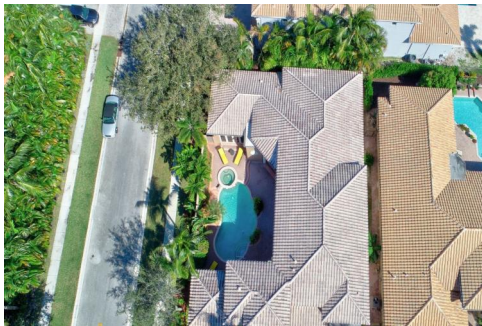

6100 Vía Venetia South
Delray Beach, FL 33484

COMMUNITY: Mizners Preserve

 Single Family