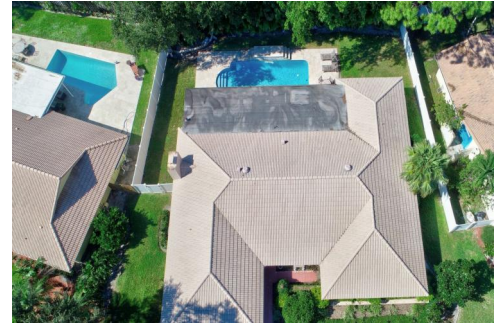

6781 Entrada Place
Boca Raton, FL 33433

 Single Family

Lori Schultz
561-912-3500
brokerlori@gmail.com