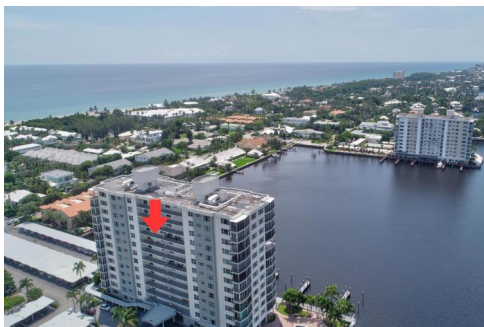

220 Mac Farlane Drive
Delray Beach, FL 33483

Condominium

Scott Kleinman
561-843-2811
skleinman@ipre.com
<http://www.scottkleinman.keyes.com/>