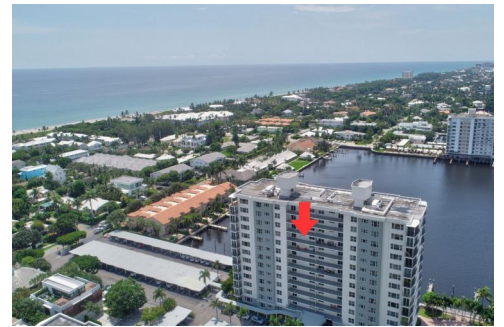

220 Mac Farlane Drive
Delray Beach, FL 33483

Condominium

Scott Kleinman
561-843-2811
skleinman@ipre.com
<http://www.scottkleinman.keyes.com/>