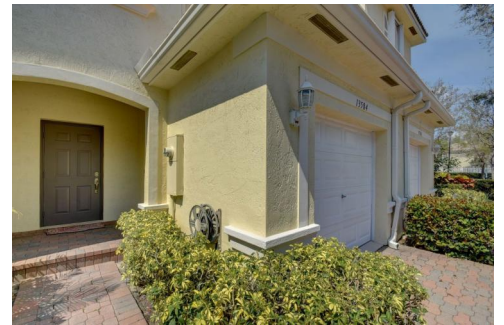

13504 Old Englishtown Road  
Wellington, FL 33414

 Townhouse

 1865 SQFT

 2 Beds

 2/1 Baths

**ILLUSTRATED  
PROPERTIES**

Shelley Sandler  
561-371-1075  
shelley@sandlerre.com