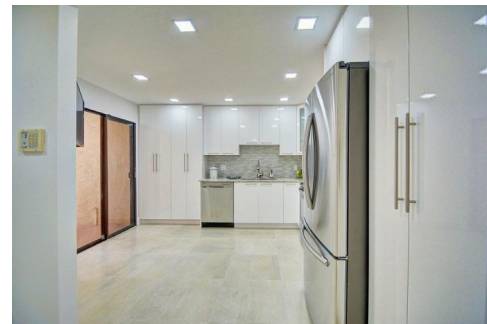

7509 Glendevon Lane 1002
Delray Beach, FL 33446

COMMUNITY: Gleneagles

MLS # RX-10248820

PRICE $210,000

Condominium

1427 SQFT

2 Beds

2 Baths

PROPERTY DETAILS

Completely Remodeled unit. One of a kind over 1,450 sq ft under air. new cabinets, new granite countertops, new floors, no popcorn, new faucets, new showers, new closets, new appliances (stainless), new toilets, freshly painted, new baseboards, just completely redone. close to pool and hot tub.