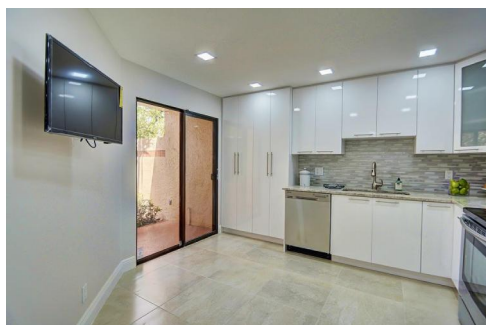

7509 Glendevon Lane 1002
Delray Beach, FL 33446

COMMUNITY: Gleneagles

MLS # RX-10248820

PRICE $210,000

Condominium

1427 SQFT

2 Beds

2 Baths

PROPERTY DETAILS

Completely Remodeled unit. One of a kind over 1,450 sq ft under air. new cabinets, new granite countertops, new floors, no popcorn, new faucets, new showers, new closets, new appliances (stainless), new toilets, freshly painted, new baseboards, just completely redone. close to pool and hot tub.