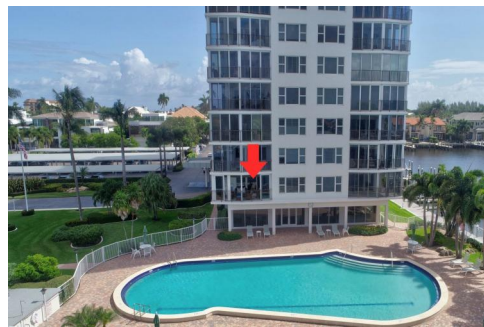

220 Mac Farlane Drive
Delray Beach, FL 33483

2 Beds

2 Baths

Scott Kleinman

561-843-2811

skleinman@ipre.com

<http://www.scottkleinman.keyes.com/>